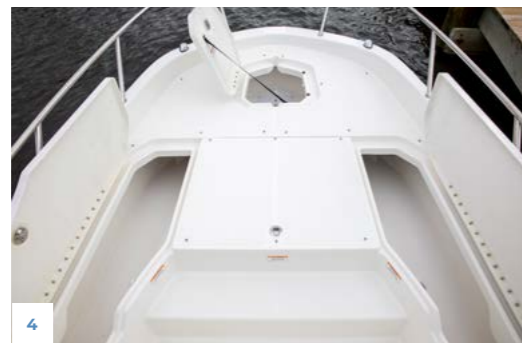

OVERNIGHTERS CUDDY SERIES

Our Cuddy Series combines agile performance, clever use of interior space, and plenty of features to make overnighting comfortable and easy wherever you drop anchor.

SPECIFICATION	VR5		VR6		742R	
	US	CE	US	CE	US	CE
OB, Hull Length	20' 4"	6.19 M	22' 3"	6.79 M	—	—
I/O, Hull Length	20' 4"	6.19 M	22' 3"	6.79 M	21' 9"	6.64 M
Beam	7' 10"	2.39 M	7' 10"	2.45 M	8' 4"	2.55 M
Deadrise	20°	20°	20°	20°	22°	22°
Estimated Draft	2' 9"	0.84 M	2' 10"	0.88 M	3' 0"	0.91 M
Fuel Capacity	33 GAL	125 L	33 GAL	125 L	52 GAL	196 L
OB, Max HP Avail	200 HP	200 HP	250 HP	250 HP	—	—
I/O, Max HP Avail	250 HP	250 HP	300 HP	300 HP	350 HP	350 HP
Dry Weight	3351 LBS	1520 KG	3797 LBS	1722 KG	4079 LBS	1850 KG

CENTER CONSOLE

T21 Bay

	US	CE
Length Overall (LOA)	20' 8"	6.30 M
People Capacity	10	10
Weight Capacity	2606 LBS	1182 KG

KEY FEATURES

1. 115 HP outboard engine standard
2. Self-bailing cockpit
3. Aft livewell
4. Anchor locker

Model Year 2022 products may differ slightly from what is shown.

EXTERIOR COLOR

INTERIOR COLOR

2

4

Choose your boat model, colors, and features at
[GLOBAL.BAYLINER.COM](https://global.bayliner.com)