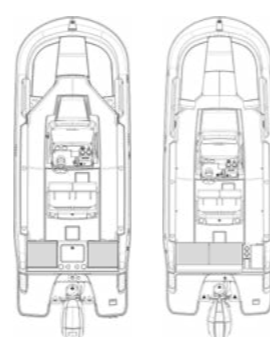

CC CX

Fold-down jump seats on either side of the aft casting deck
Single large fold-down bench seat