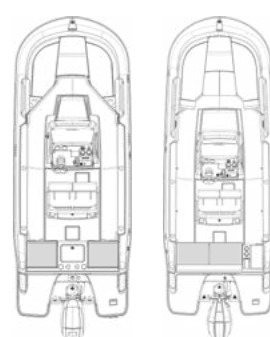

CC CX

Fold-down jump seats on either side of the aft casting deck
Single large fold-down bench seat

INTERIOR COLOR