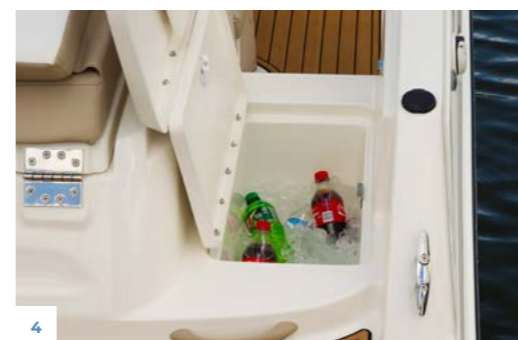

EXTERIOR COLOR

INTERIOR COLOR