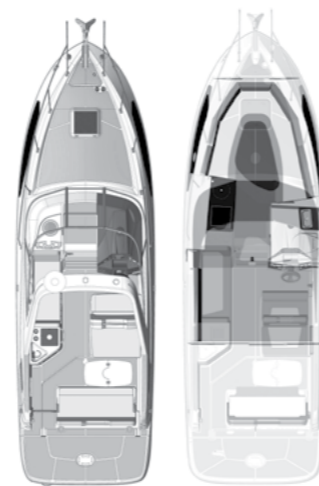

EXTERIOR COLOR

INTERIOR COLOR