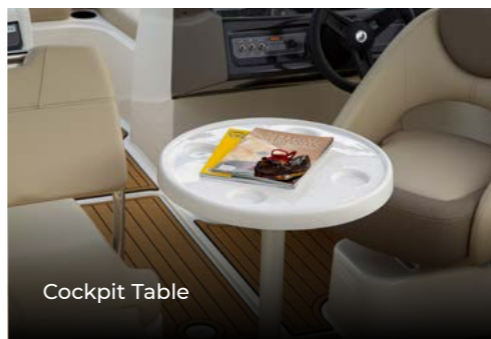

Waterproof 120-Watt AM/FM w/ MP3