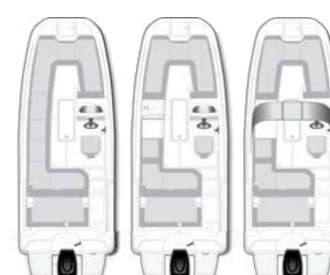

KEY FEATURES

- 1 150 HP outboard engine standard
- 2 Wet bar with freshwater sink, prep area and grocery locker
- 3 Enclosed storage compartment with optional head
- 4 Transitional companion seat and sun pad for versatile lounging

Model Year 2022 products may differ slightly from what is shown.

3 interior floorplan options for unrivaled customization.

Maximum seating layout   Entertainment layout w/ integrated sink   Dual console layout w/ windshield