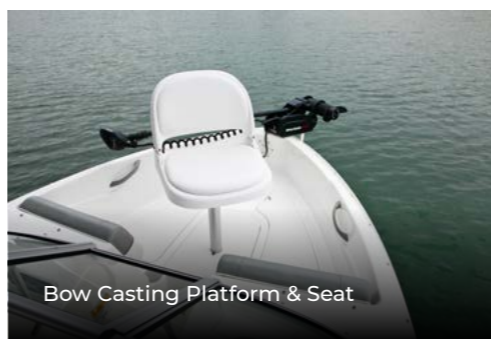

Snap-On Bow Well & Cockpit Cover

Entertainment Center

Bow Casting Platform & Seat