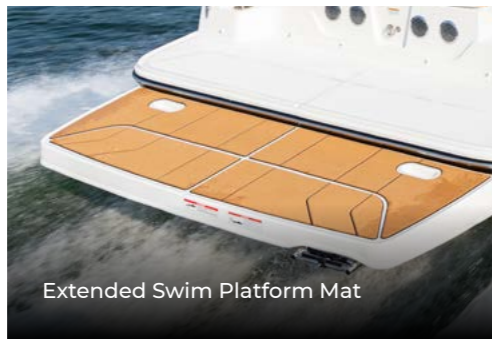

## OPTIONAL FEATURES

Upgrade any Bayliner model with these premium enhancements.

Snap-In Seagrass Woven Floor Covering

Xtreme Tower w/ Integrated Bimini Top

Transom Shower w/ On-Demand Water

7" Glass Dash Screen w/ Engine Data