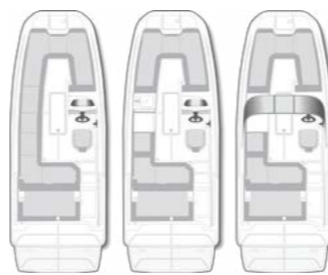

KEY FEATURES

- 1 200 HP sterndrive engine standard
- 2 Three interior layout options for unrivaled customization
- 3 Transitional transom seating creates aft sun lounger
- 4 In-floor ski/wakeboard storage

Model Year 2022 products may differ slightly from what is shown.

3 interior floorplan options for unrivaled customization.

Maximum seating layout   Entertainment layout w/ integrated sink   Dual console layout w/ windshield